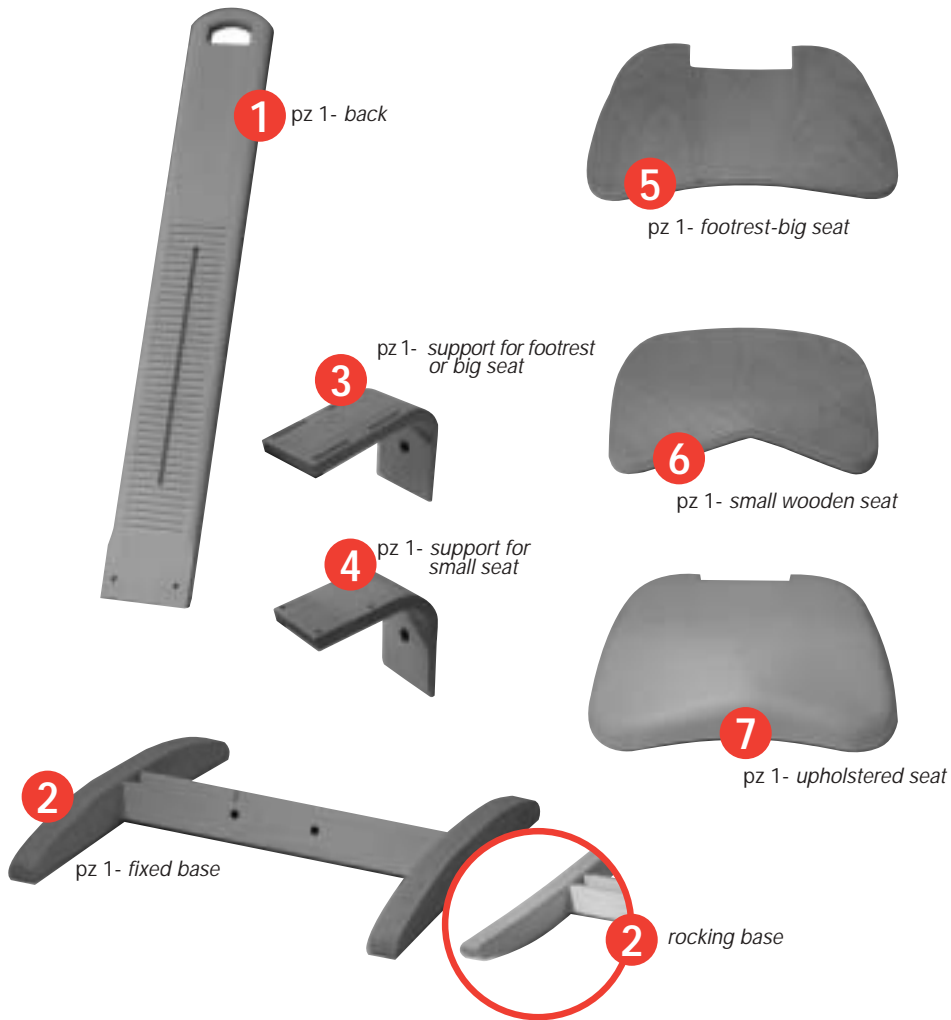

Bag containing:

The bag contains also 2 keys of different measures.

Inside the box you will find:

# Serie 5 balans® new generation

Instructions for an easy assembling of model 5.30 junior. Upholstered seat for 5.40 without footrest. Wooden seat for 5.30 without footrest.

It is possible to have a rocking base.