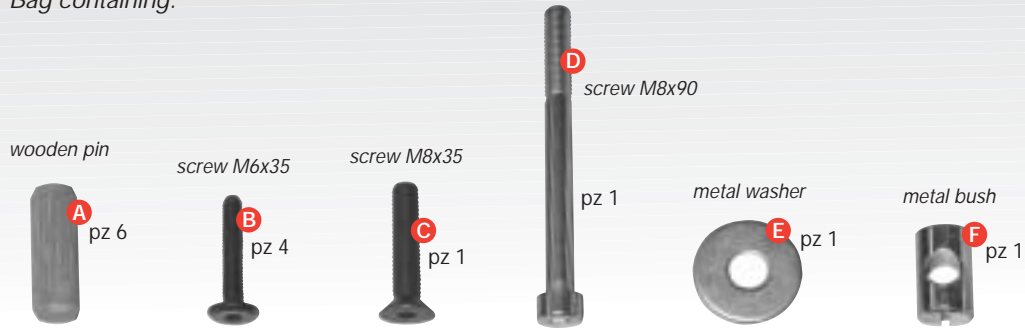

Bag containing:

The bag contains also 3 keys of different measures.

Inside the box you will find:

# Serie 3.15 balans® new generation

Instructions for an easy assembling.